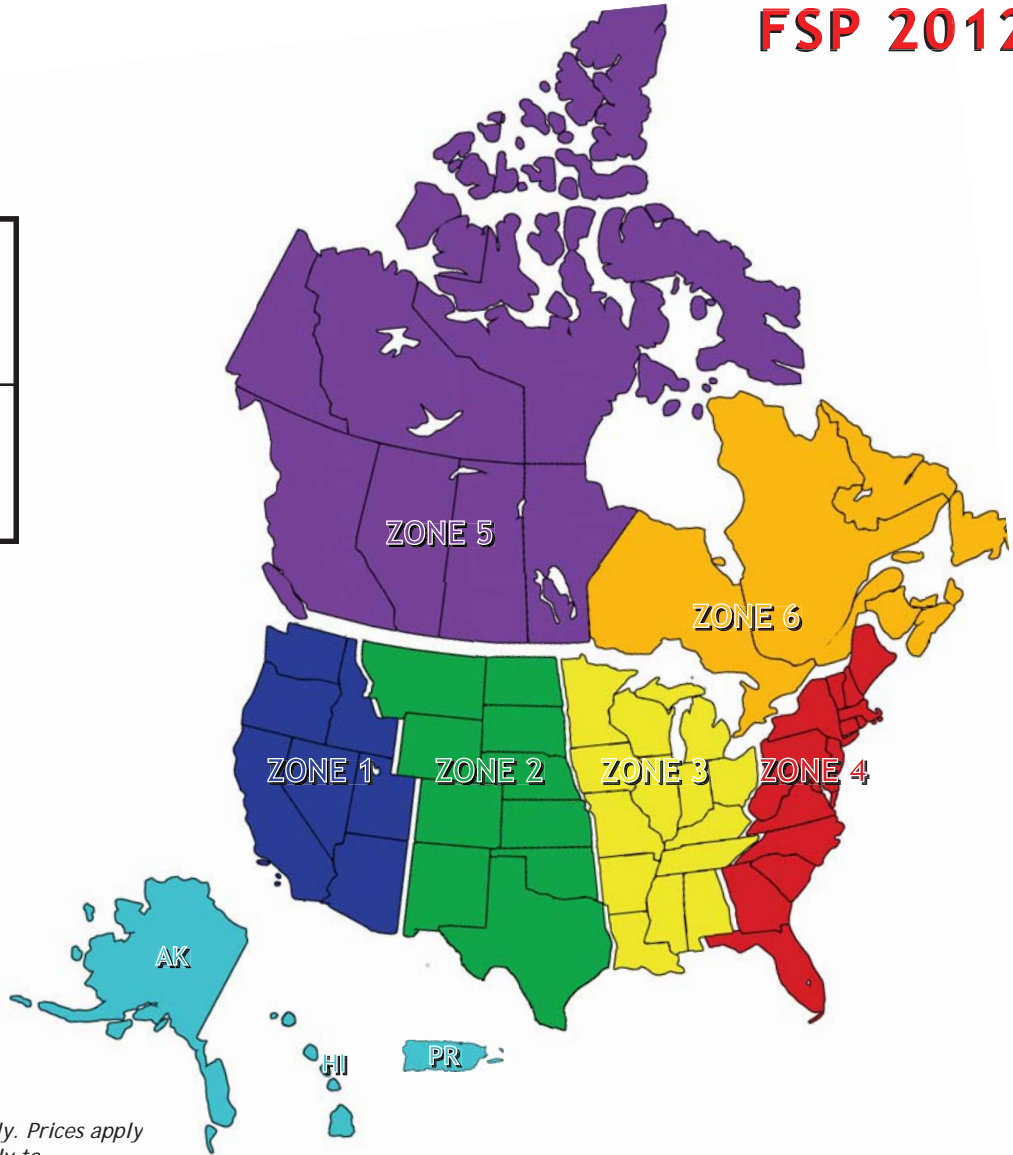

Overnight Service
Next day service to over 20,000
North American communities.

| Weight Rate Breaks | OVERNIGHT SERVICE Rate per 100 lbs. | | | |
|--------------------------|---|-------|-------|-------|
| | A | B | C | D |
| 100 | \$152 | \$186 | \$206 | \$225 |
| 500 | \$151 | \$185 | \$205 | \$224 |
| 1000 | \$150 | \$182 | \$202 | \$222 |

| FROM ZONE | TO ZONE | | | | | |
|--------------|---------|---|---|---|---|---|
| | 1 | 2 | 3 | 4 | 5 | 6 |
| 1 | A | B | C | D | A | D |
| 2 | B | A | B | C | B | C |
| 3 | C | B | A | B | C | B |
| 4 | D | C | B | A | D | A |
| 5 | A | B | C | D | A | D |
| 6 | D | C | B | A | D | A |

\$125.00 minimum. Fuel and security surcharges apply. Prices apply Door-to-Door to areas A & B. Additional charges apply to points beyond. Shipment tracking and POD images are always available at www.shipfsp.com.